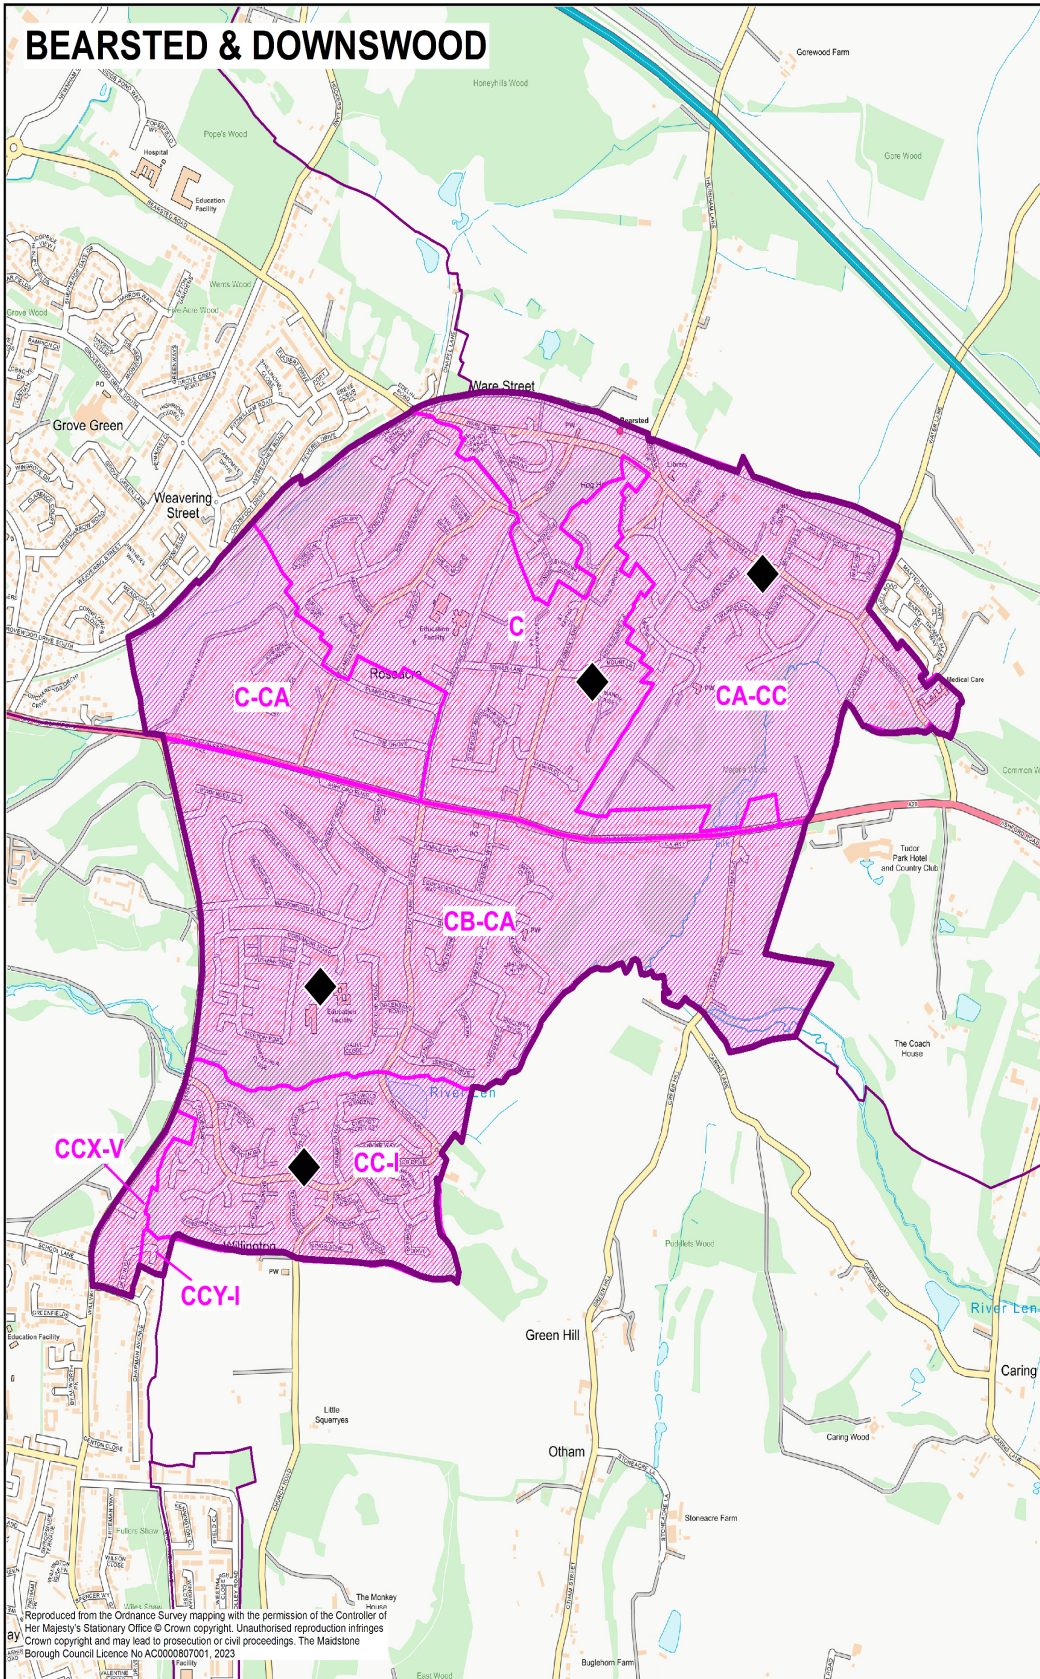

BEARSTED & DOWNSWOOD

- Polling Place
- ▨ Polling District
- ▭ Bearsted & Downswood Ward
- ▭ Ward Boundary